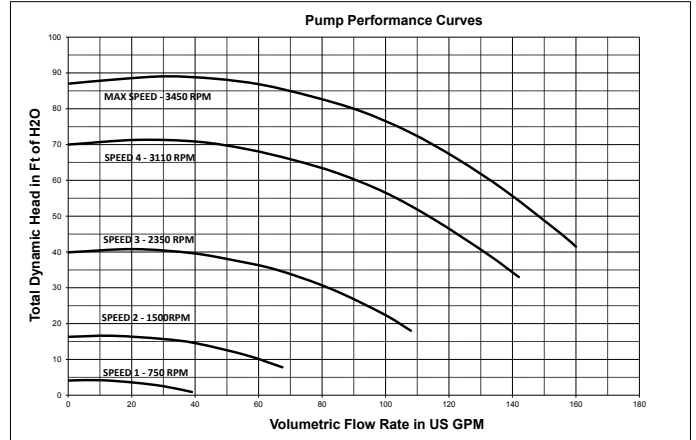

INTELLIFLO®

VARIABLE SPEED PUMP

WHISPER-QUIET OPERATION, EASY TO OWN AND SO MUCH MORE.

Quiet means you enjoy a more relaxing, satisfying pool and spa experience, because the IntelliFlo Pump is one of the quietest pumps on the planet. And with its totally enclosed fan-cooled (TEFC) permanent magnet motor design, you might not even know it's operating at low speeds.

The world's most demanding pool pros trust the IntelliFlo Pump. Learn why from your Pentair dealer or visit pentair.com.

PERFORMANCE CURVES

NOTE: The chart above demonstrates performance rates at factory preset speeds of 750 RPM, 1500 RPM, 2350 RPM and 3110 RPM.